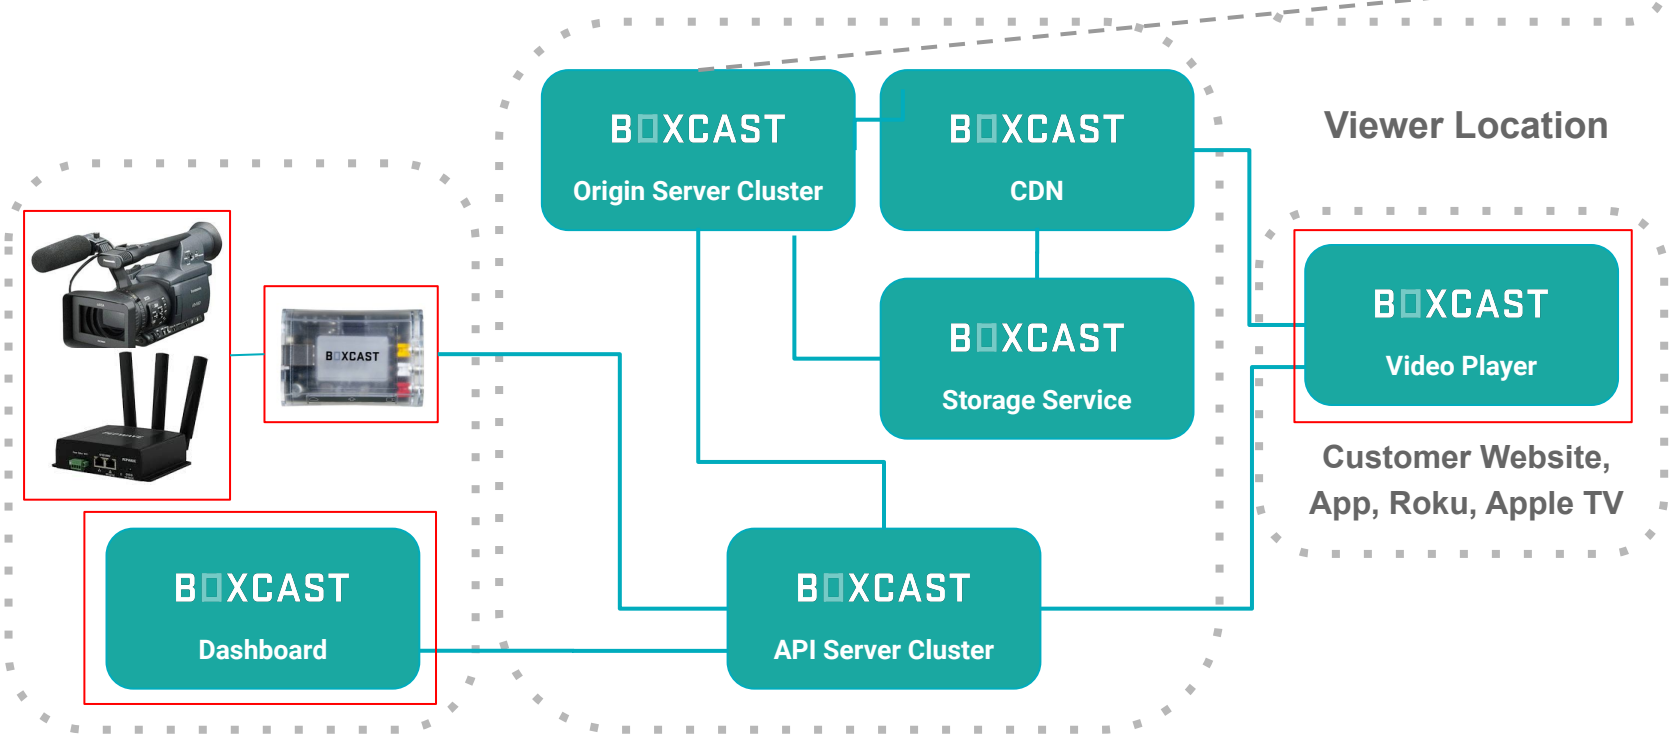

- Easy to set up + Schedule broadcasts in 1080p
- All you need is internet, camera, and power
- Built with simplicity in mind

BoxCaster Pro Overview

The **BoxCaster Pro** is our **professional encoder** that combines our advanced platform with **top tier audio, video, and compression** technology.

- SDI + XLR inputs
- Up to 4k60 input conversion
- HDR Color
- HEVC Compression
- Status Monitoring

Platform Architecture

Platform Architecture

simulcast destination(s)

On Location

Cloud Services

Viewer Location