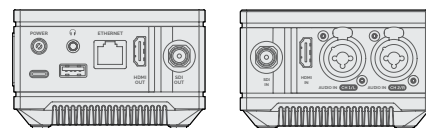

Network Streaming Protocols

BoxCast Flow, RTP over UDP

Monitoring

Stream Monitoring

Live video preview on device screen

Streaming

Simultaneous Streams

1 input stream to the BoxCast Platform
Unlimited output streams from BoxCast Platform

Note: The BoxCaster Pro streams exclusively to BoxCast's live video streaming platform.

Physical

Physical Dimensions

3.87 in x 5.46 in x 2.41 in

Product Weight

1 lb 14.5 oz

Shipping Weight

5 lb 8.8 oz

Construction

Machined, aircraft aluminum body
Hard anodized black finish

Mounting

Vertically with 1/4" 20 mounting hole

Display

4.3", High-brightness, 480px x 272px, resistive-touch LCD

Storage Case

Rugged, hard plastic case with custom foam

Other

Control

BoxCast online dashboard, automated start/stop scheduling
BoxCast Broadcaster App for iOS

API Available

Yes for BoxCast Platform, No for BoxCaster Pro hardware

Network

IP address assignment via DHCP

Encryption

WEP, WPA/WPA2 Personal via AES/TKIP

Bluetooth

Bluetooth 4.2

Audio Monitoring

On screen levels for each channel and stream feed
Stream audio via headphone output

Streaming Destinations from the BoxCast Platform

BoxCast Platform, including native players for web, mobile, Apple TV, and Roku
Facebook Live
YouTube
Periscope
Any RTMP Destination

Operating Temperature

0° to 40°C (32° to 104°F)

Power Input

12VDC @ 5A supply with threaded, locking barrel jack

Indicator Lights

360 degree LED ring

What's in the Box

Rugged, hard plastic case
BoxCaster Pro
12VDC, 5A power supply
Quick start guide

Certifications